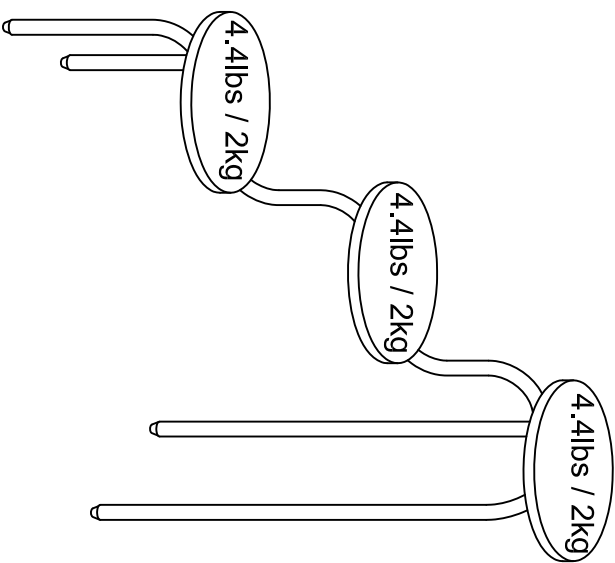

# 4079890COM -Plant Stand

**Wood Breakdown:**  
PB 50% ,STEEL 50% .  
Total storage: 1 cubic feet

**Overall Product Size:**  
29.5" W x 9.05"D x 25" H  
75cm W x 23.0cm D x 63.5cm H

**Maximum Weight Capacities**  
Unit Weight: 5.94lbs. (2.7 kg)