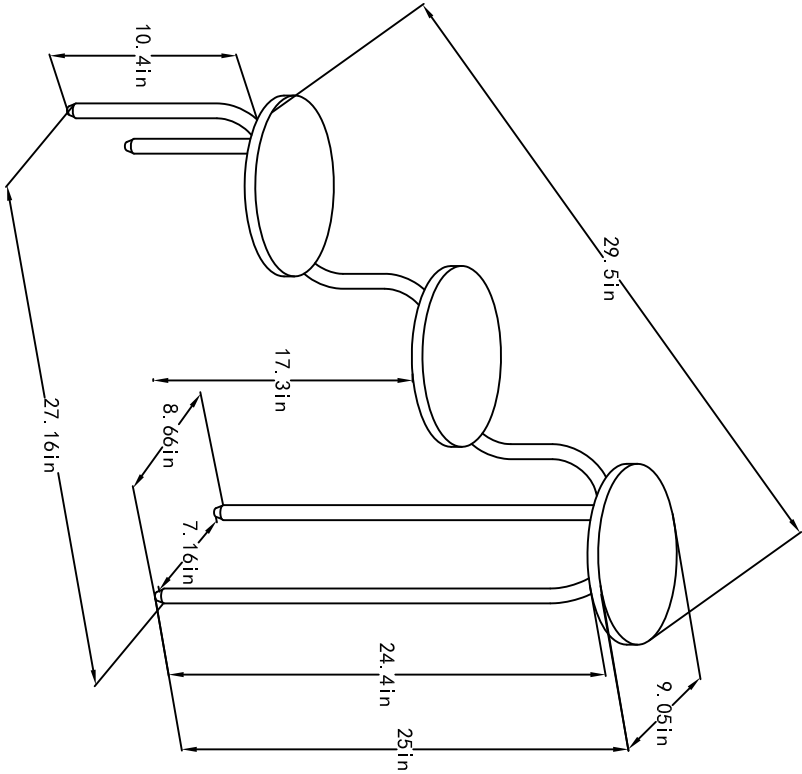

# 4079890COM -Plant Stand

**Wood Breakdown:**  
PB 50% ,STEEL 50% .  
Total storage: 1 cubic feet

**Overall Product Size:**  
29.5" W x 9.05"D x 25" H  
75cm W x 23.0cm D x 63.5cm H

**Maximum Weight Capacities**  
Unit Weight: 5.94lbs. (2.7 kg)